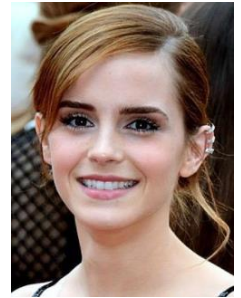

Daniel Radcliffe, born on July 23<sup>rd</sup>, 1989.  
British Actor. Lives in New-York.  
Brown hair, blue eyes.  
Height : 1.65 m

Emma Watson, born on April 15<sup>th</sup>, 1990.  
British actress.  
Light brow hair, brown eyes.  
Height : 1.65 m