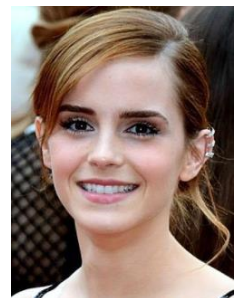

Daniel Radcliffe, born on July 23<sup>rd</sup>, 1989.  
British Actor. Lives in New-York.  
Brown hair, blue eyes.  
Height : 1.65 m

Emma Watson, born on April 15<sup>th</sup>, 1990.  
British actress.  
Light brow hair, brown eyes.  
Height : 1.65 m