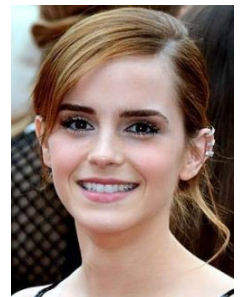

Daniel Radcliffe, born on July 23<sup>rd</sup>, 1989.  
British Actor. Lives in New-York.  
Brown hair, blue eyes.  
Height : 1.65 m

Emma Watson, born on April 15<sup>th</sup>, 1990.  
British actress.  
Light brow hair, brown eyes.  
Height : 1.65 m